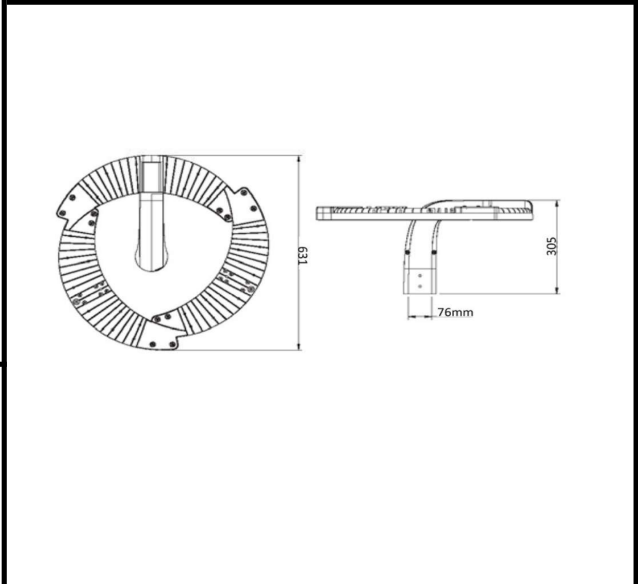

Sovitron Interior Pvt.Ltd.

<b>Model Name</b>	FLASH-6132/FLASH-1036D
<b>Description</b>	Post Top

Technical description	Image
-----------------------	-------

<b>Dimension</b>	Fixture Dia=631 mm H=305mm
<b>Frame</b>	Aluminium Die-cast
<b>Color Tempertaure</b>	4000K
<b>Power</b>	60W
<b>Total Luminous Flux</b>	4800 lm
<b>Efficacy</b>	80 lm/W
<b>IP rating</b>	66
<b>Beam angle</b>	N.A
<b>Color Rendering</b>	≥80
<b>Mounting</b>	Pole Mounted
<b>Optics</b>	PC Diffuser
<b>Dimming</b>	NON-Dimmable
<b>Operating Voltage</b>	220-240 VAC
<b>Standard Lifetime</b>	L70 minimum at 50,000 burning hours

**Remarks:-**

**Dimension diagram**

**Address: Plot #7 Saroorpur-Nangla Industrial Area,Ballabgharh-Sohna Road,Faridabad-121005**  
**Email: info@sovitron.com**